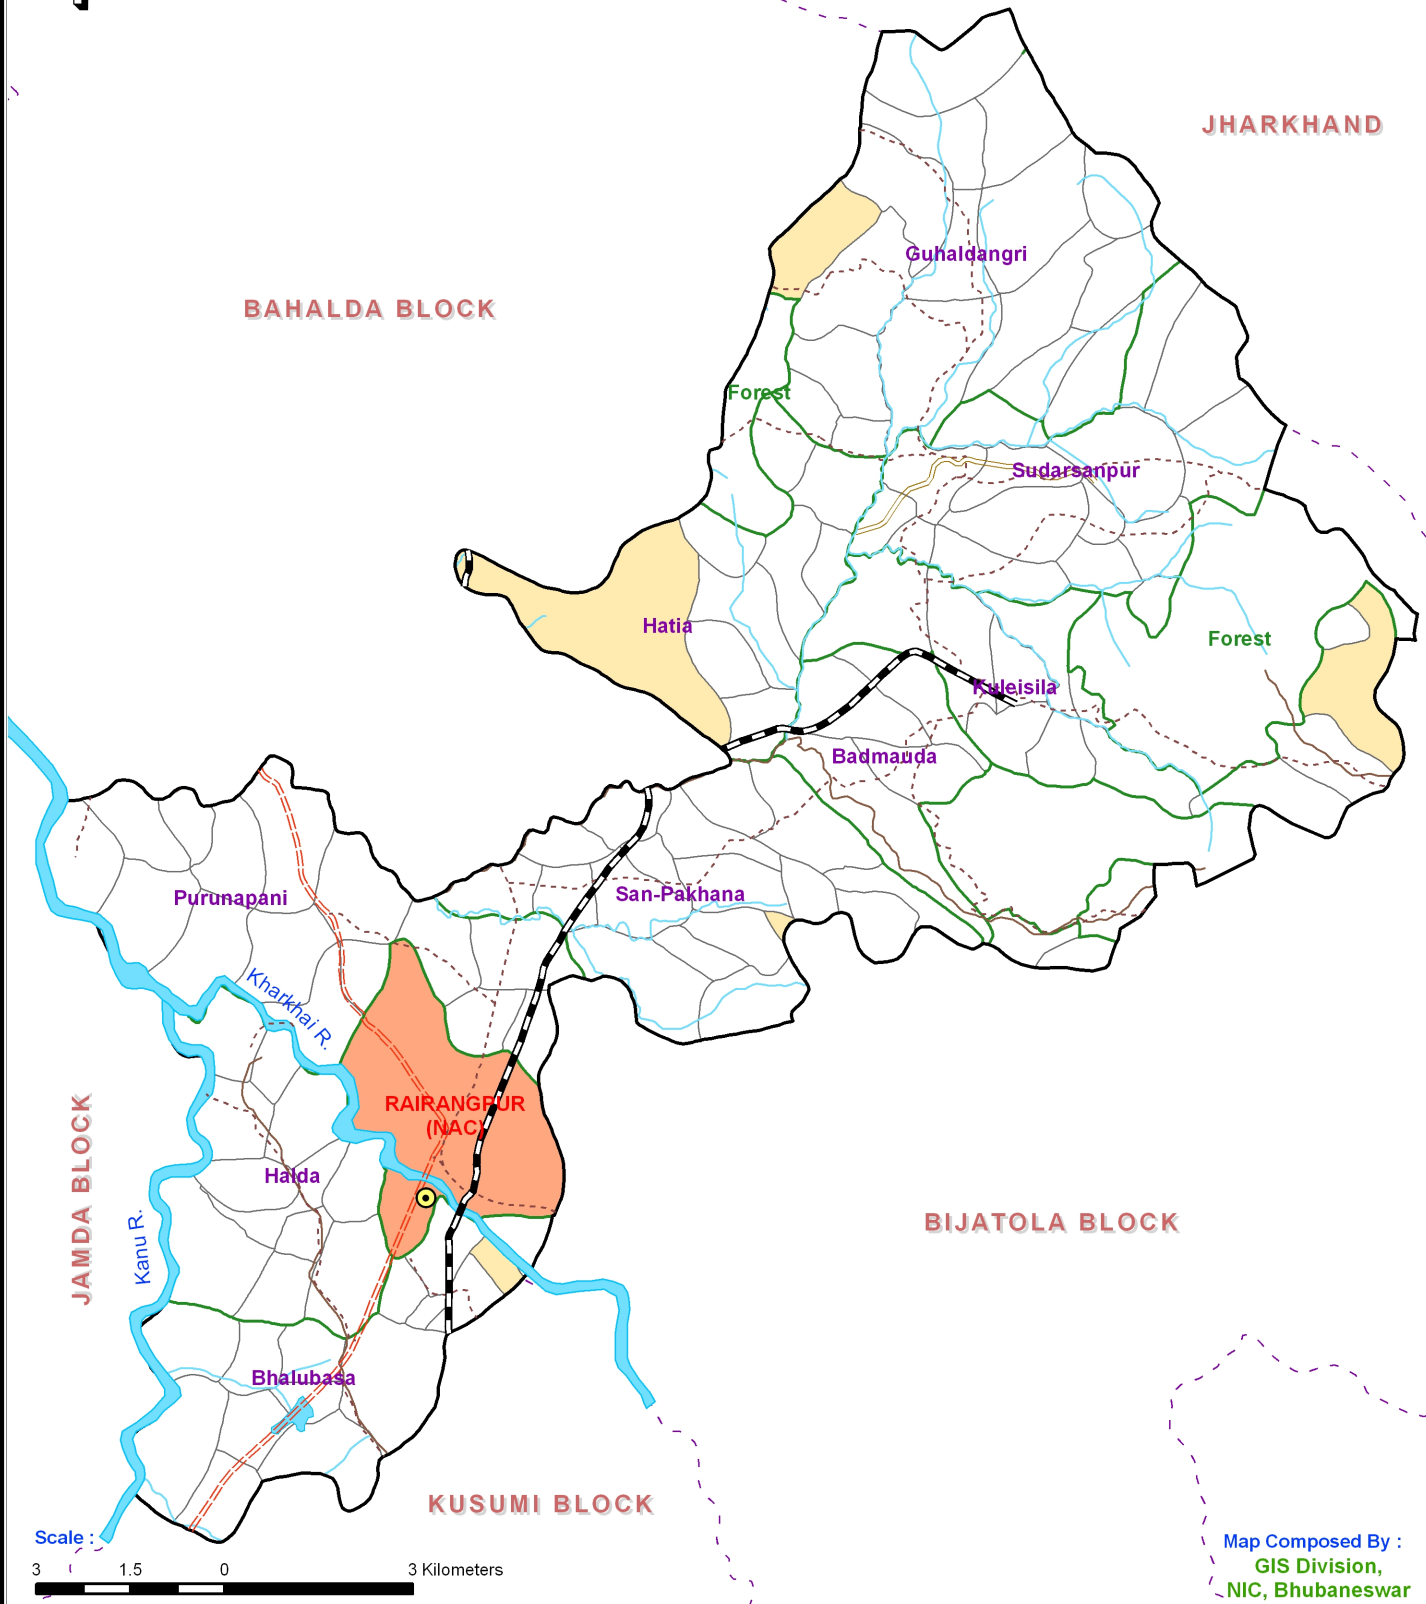

# RAIRANGPUR BLOCK MAYURBHANJ DISTRICT

JHARKHAND

BAHALDA BLOCK

BIJATOLA BLOCK

KUSUMI BLOCK

Map Composed By :  
GIS Division,  
NIC, Bhubaneswar

INDIA	ODISHA	MAYURBHANJ	LEGEND			
				Block Headquarter		Block Boundary
				Canal		GP Boundary
				Nadi/Stream		Village Boundary
				Nala/Jhor/Distributary		UI Village
				River/Waterbody		State Highway
						Other Road
Data Source : LISS III Image & District Administration						